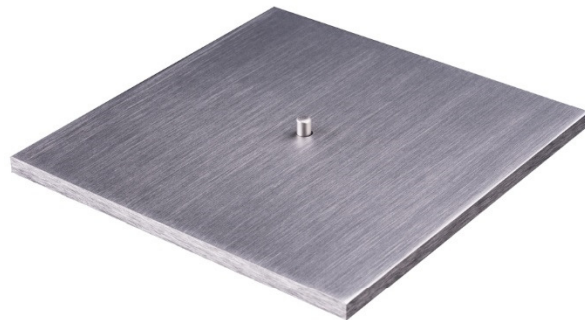

R0053H-ABCDE

PANEL SIZES

SINGLE	85 x 85 x 4 mm
DOUBLE	156 x 85 x 4 mm
TRIPLE	227 x 85 x 4 mm

OTHER SIZES AVAILABLE UP TO 6 MODULES, 440 x 85 x 4 mm

STANDARD FLUSH-MOUNTED BOX (HELIA, LEGRAND ...)

OTHER COMPOSITIONS AVAILABLE
POSITION HORIZONTAL OR VERTICAL
(REFERENCE ENDING WITH H OR V)