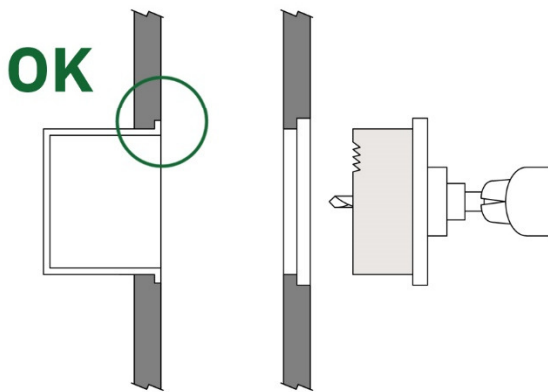

WHEN INSTALLING IN PLASTERBOARD OR WOOD PLEASE MAKE SURE THE BOXES ARE CAREFULLY PLACED (FLUSHED) AS INDICATED ON THE LEFT !

COMPATIBLE WITH SQUARE (BRICK) OR ROUND (PLASTERBOARD) STANDARD FLUSH-MOUNTED BOXES.

MIN. PREFERRED DEPTH 50 MM.

INSTALLATION WITH SCREWS, CLAWS AVAILABLE UPON REQUEST.

VERTICAL OR HORIZONTAL MOUNTING WITH CENTER 71 MM.
(CENTER 60 MM AVAILABLE UPON SPECIAL REQUEST)

FOLLOW THE INSTALLATION INSTRUCTIONS OF THE MANUFACTURER.