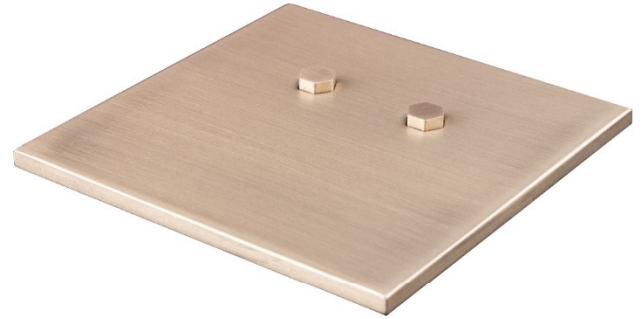

HEXAGONAL

PANEL SIZES

SINGLE	85 x 85 x 4 mm
DOUBLE	156 x 85 x 4 mm
TRIPLE	227 x 85 x 4 mm

OTHER SIZES AVAILABLE UP TO 6 MODULES, 440 x 85 x 4 mm

STANDARD FLUSH-MOUNTED BOX (HELIA, LEGRAND ...)

OTHER COMPOSITIONS AVAILABLE
POSITION HORIZONTAL OR VERTICAL
(REFERENCE ENDING WITH H OR V)