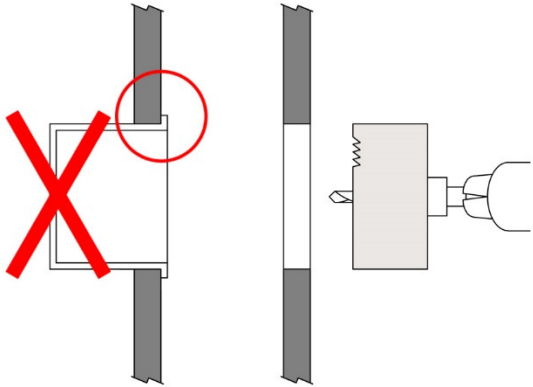

INSTALLATION

INSTALLATION WITH STANDARD FLUSH-MOUNTED BOXES COMMON TO THE COUNTRY OF ORIGIN.

WHEN INSTALLING IN PLASTERBOARD OR WOOD PLEASE MAKE SURE THE BOXES ARE CAREFULLY PLACED (FLUSHED) AS INDICATED ON THE LEFT !

COMPATIBLE WITH SQUARE (BRICK) OR ROUND (PLASTERBOARD) STANDARD FLUSH-MOUNTED BOXES.

MIN. PREFERRED DEPTH 50 MM.

INSTALLATION WITH SCREWS, CLAWS AVAILABLE UPON REQUEST.

VERTICAL OR HORIZONTAL MOUNTING WITH CENTER 71 MM.
(CENTER 60 MM AVAILABLE UPON SPECIAL REQUEST)

FOLLOW THE INSTALLATION INSTRUCTIONS OF THE MANUFACTURER.