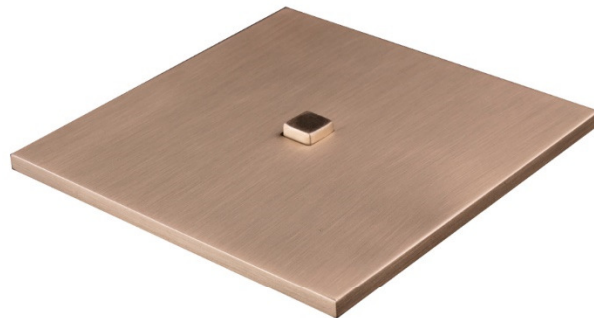

PIN005-ABCDE

PIN052H-ABCDE

PIN053H-ABCDE

PANEL SIZES

SINGLE	85 x 85 x 4 mm
DOUBLE	156 x 85 x 4 mm
TRIPLE	227 x 85 x 4 mm

OTHER SIZES AVAILABLE UP TO 6 MODULES, 440 x 85 x 4 mm

STANDARD FLUSH-MOUNTED BOX (HELIA, LEGRAND ...)

OTHER COMPOSITIONS AVAILABLE
POSITION HORIZONTAL OR VERTICAL
(REFERENCE ENDING WITH H OR V)

SQUARE

SQ001-E

SQ012H-E

SQ013H-E

SQ002-CD

SQ022H-CD

SQ023H-CD