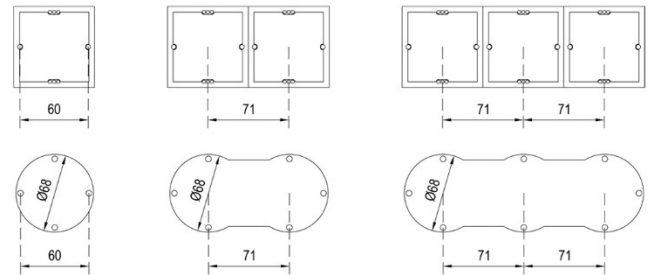

INSTALLATION

INSTALLATION WITH STANDARD FLUSH-MOUNTED BOXES COMMON TO THE COUNTRY OF ORIGIN.

WHEN INSTALLING IN PLASTERBOARD OR WOOD PLEASE MAKE SURE THE BOXES ARE CAREFULLY PLACED (FLUSHED) AS INDICATED ON THE LEFT !

COMPATIBLE WITH SQUARE (BRICK) OR ROUND (PLASTERBOARD) STANDARD FLUSH-MOUNTED BOXES.

MIN. PREFERRED DEPTH 50 MM.

INSTALLATION WITH SCREWS, CLAWS AVAILABLE UPON REQUEST.

VERTICAL OR HORIZONTAL MOUNTING WITH CENTER 71 MM.
(CENTER 60 MM AVAILABLE UPON SPECIAL REQUEST)

FOLLOW THE INSTALLATION INSTRUCTIONS OF THE MANUFACTURER.